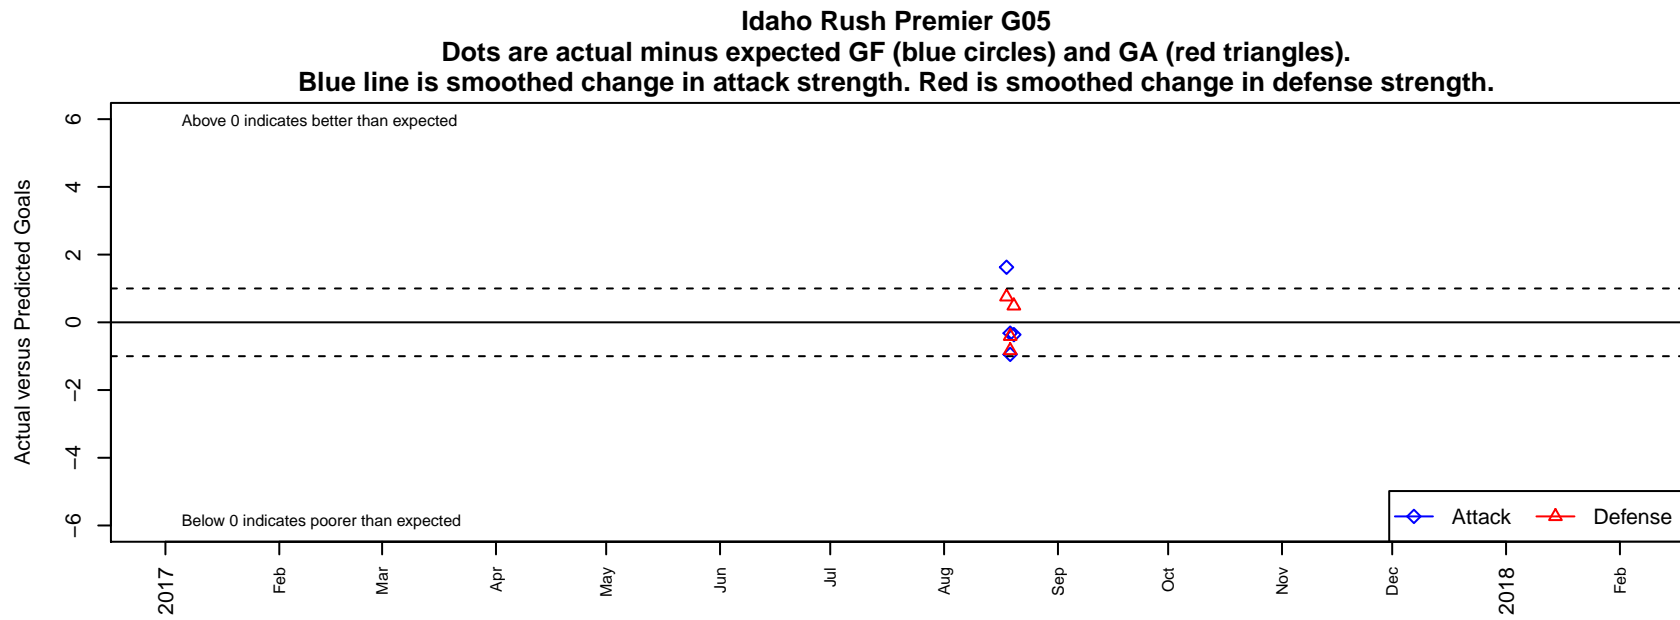

Idaho Rush Premier G05

Idaho Rush SC
Boise, ID
G05 total strength=1444
attack=9.76 defense=8.89

alt names used:
IDAHO RUSH 05 PREMIER

Venues played:
2017 NW Champions Cup GIRLS 05

date	home		away		venue	pred.home	pred.away
2017-08-20	Idaho Rush Premier G05	1	FC Edmonds Quiet Riot G05	0	2017 NW Champions Cup GIRLS 05	1.36	0.49
2017-08-19	ISC Gunners A G05	2	Idaho Rush Premier G05	0	2017 NW Champions Cup GIRLS 05	1.17	0.95
2017-08-19	Spokane Sounders A G05	1	Idaho Rush Premier G05	2	2017 NW Champions Cup GIRLS 05	0.59	2.32
2017-08-18	Idaho Rush Premier G05	6	ASE Emerald G05	0	2017 NW Champions Cup GIRLS 05	4.37	0.75